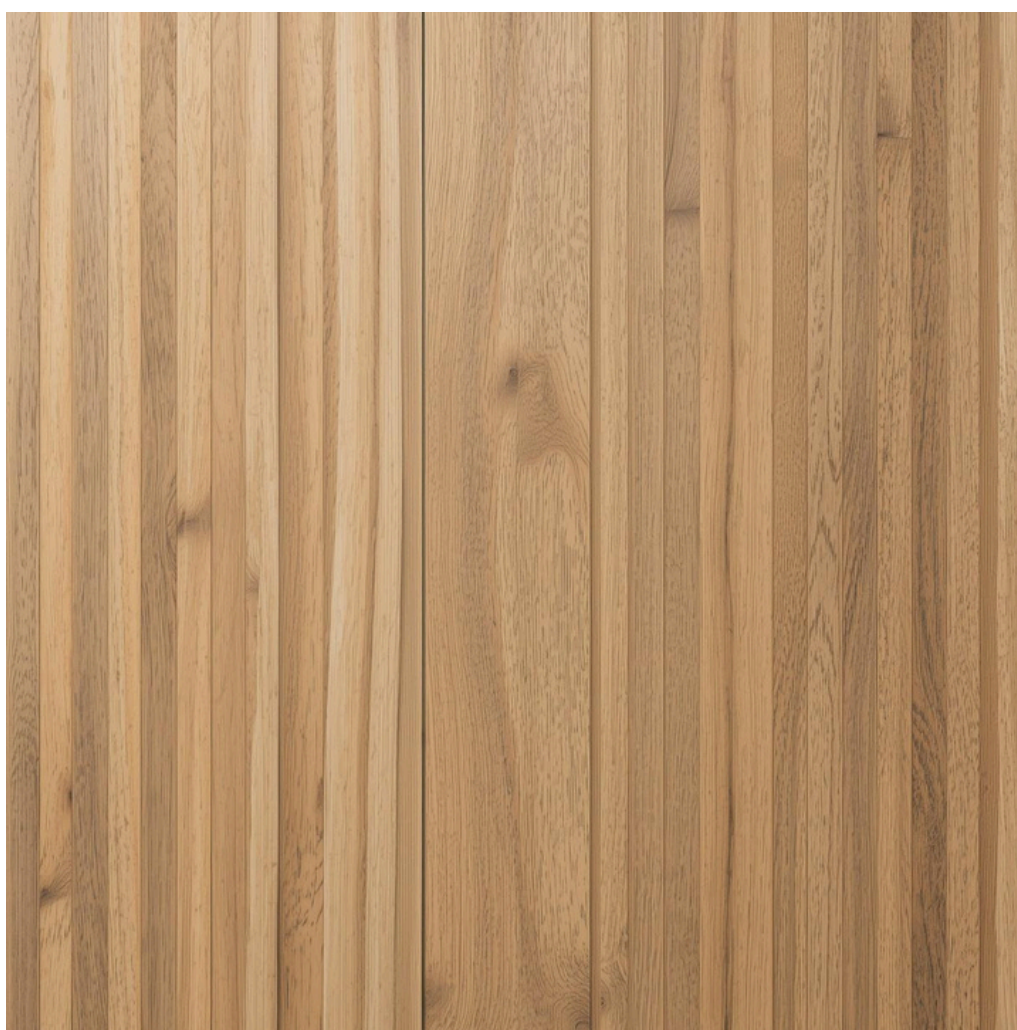

Product Catalog

KSP HOLDINGS

“Delivering Quality Materials with Global Trust”
A Subsidiary of Capital One International